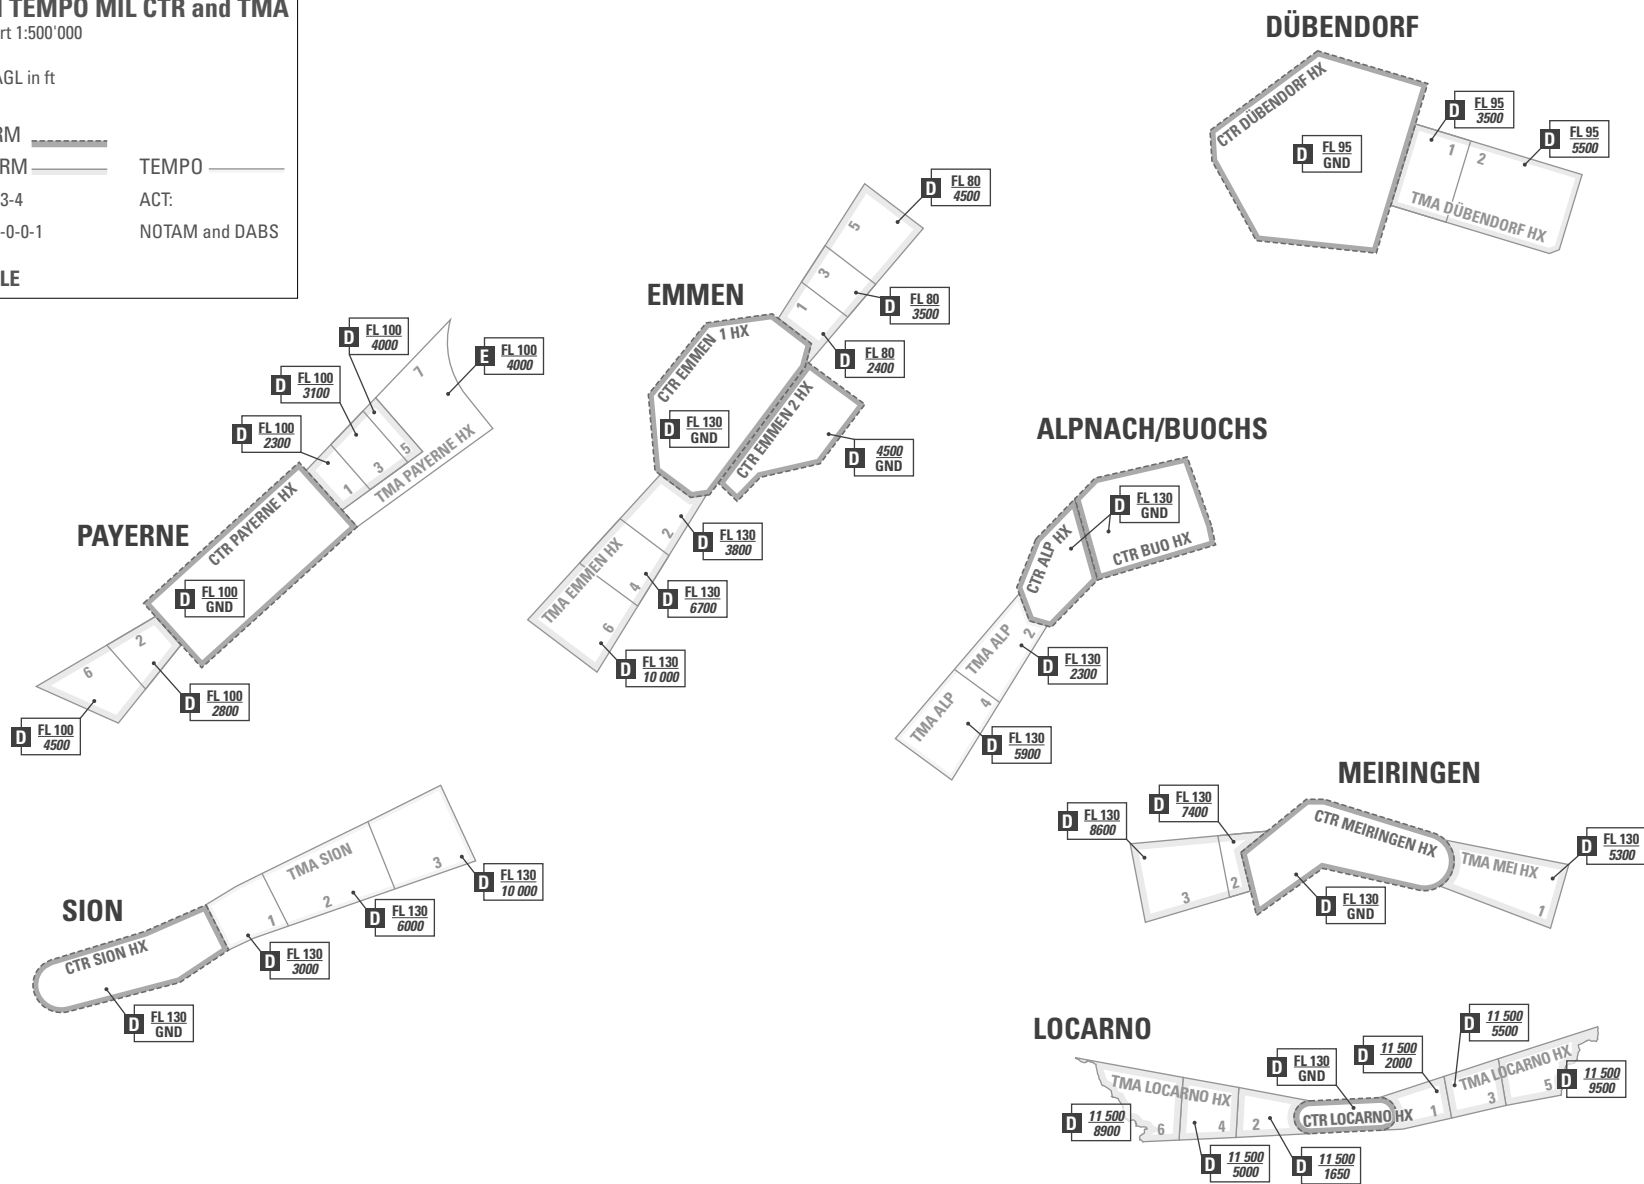

PERM and TEMPO MIL CTR and TMA

REF: ICAO Chart 1:500'000

AMSL in ft AGL in ft

MIL CTR PERM  TEMPO 
 MIL TMA PERM  TEMPO 
 ACT: VFG RAC 3-4 ACT:
 HX: VFR RAC 4-0-0-1 NOTAM and DABS

NOT TO SCALE

COR: LSZLTMA HX (04/16)