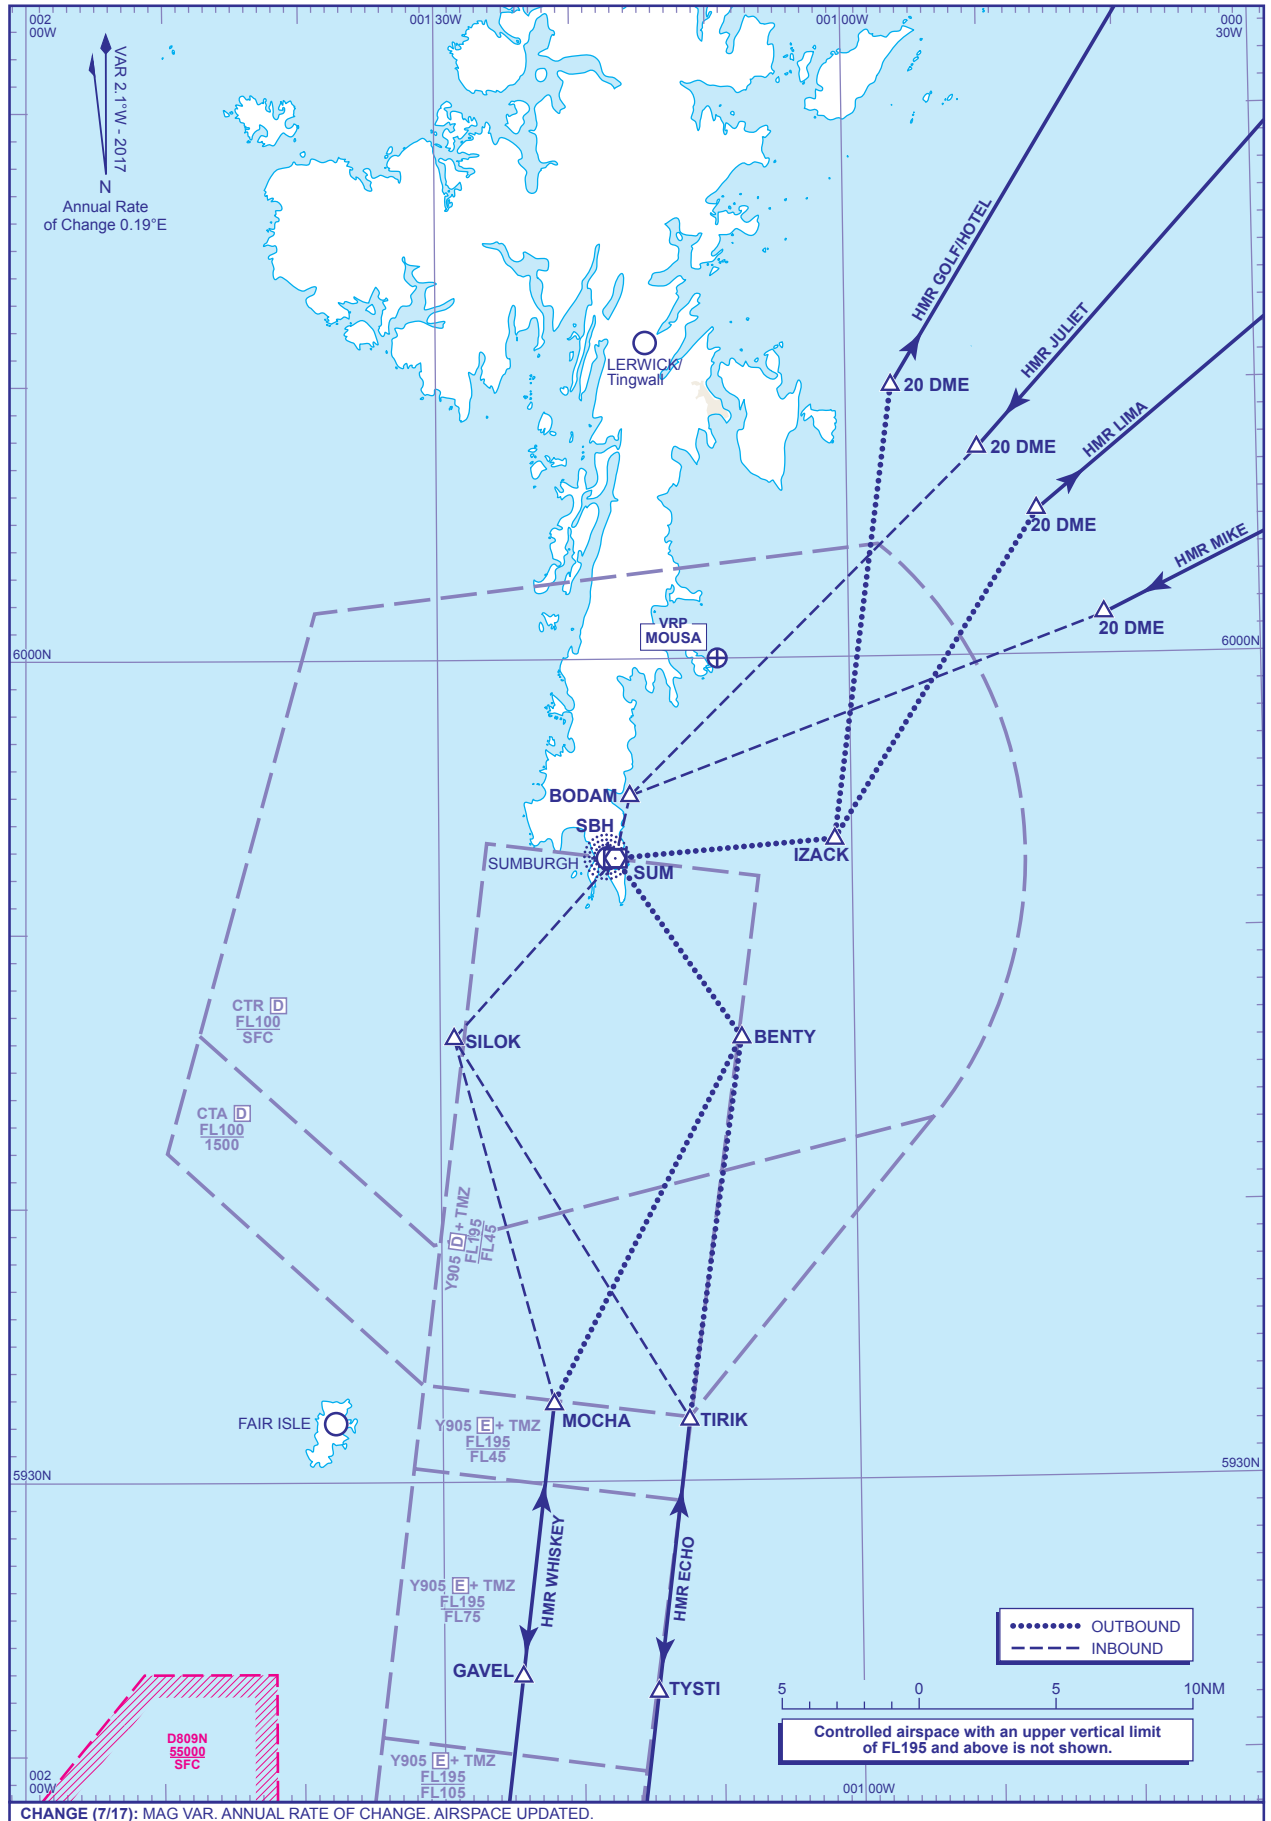

SUMBURGH

CTR-EASTERLY OUTBOUND/INBOUND HMR

CHANGE (7/17): MAG VAR. ANNUAL RATE OF CHANGE. AIRSPACE UPDATED.

AERO INFO DATE 12 APR 17